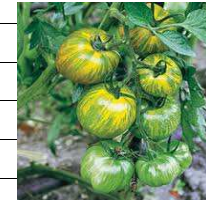

Farmer Dale's Tomato Plants for 2022

	Sandwiches and Table	Paste & Sauce	Indeterminate/ Determinate	Heirloom	Notes
Cherokee Purple	✓		I	✓	
Prudens Purple	✓		I	✓	
Tasmanian Chocolate	✓		I	✓	
OPEN-POLLINATED TOMATOES (Striped)					
Berkley Tye Dye Green	✓		I		
Berkley Tye Dye Pink	✓		I		
Big Rainbow	✓		I	✓	
Chocolate Stripes	✓		I	✓	
Hillbilly (potaoto leaf)	✓		I	✓	
Large Barred Boar	✓		I		
Mr. Stripey	✓		I	✓	
Oaxacan Jewel	✓		I	✓	
Old German	✓		I	✓	
Pineapple	✓		I	✓	
Pineapple Hawaiian	✓		I	✓	
Pineapple Pig					
Pink Boar	✓		I		
Solar Flare	✓		I	✓	
Striped German	✓		I	✓	
Striped Marvel	✓		I	✓	
Vintage Wine	✓		I	✓	
Virginia Sweet	✓		I	✓	
Wherokowhai	✓		D		
OPEN-POLLINATED TOMATOES (Yellow/Orange)					
Amana Orange	✓		I	✓	
Aunt Gerties Gold	✓		I	✓	
Brandywine Yellow	✓		I	✓	
Dad's Sunset	✓		I	✓