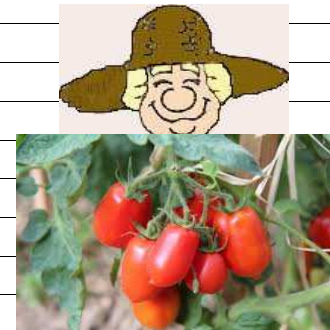

Farmer Dale's Tomato Plants for 2021

	Sandwiches and Table	Paste & Sauce	Indeterminate/ Determinate	Heirloom	Notes
Premio (cluster fruiting)	✓		|		
Purple Bumblebee	✓		|		
Small Red Cherry	✓		|	✓	
Super Sweet 100	✓		|		
Sungold	✓		|		
Sunrise Bumblebee	✓		|		
Sun Sugar	✓		|		
Sweet Million	✓		|		
Tomatillos (Super Verde)		✓	|		
Yellow Pear (pear shape)	✓		|	✓	
ROM/PASTE TOMATOES					
Amish Gold		✓	|	✓	
Amish Paste		✓	|	✓	
Banana Legs		✓	|	✓	
Big Mamma		✓	|		
Egyptian		✓	|	✓	
Fat Mamma		✓	|	✓	
French Salsa		✓	|		
Giant Garden Paste		✓	|		
Gladiator		✓	|		
Jersey Devil		✓	|	✓	
Opalka		✓	|	✓	
Polish Linquisa		✓	|	✓	
San Marzano (paste and drying)		✓	|	✓	
Saucelicious		✓	|		
Sausage	✓		|	✓	
Supersauce	✓	✓	|