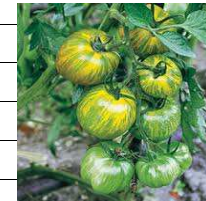

Farmer Dale's Tomato Plants for 2021

	Sandwiches and Table	Paste & Sauce	Indeterminate/ Determinate	Heirloom	Notes
OPEN-POLLINATED TOMATOES (Striped)					
Berkley Tye Dye Green	✓		|		
Berkley Tye Dye Pink	✓		|		
Big Rainbow	✓		|	✓	
Chocolate Stripes	✓		|	✓	
Hillbilly (potaoto leaf)	✓		|	✓	
Large Barred Boar	✓		|		
Mr. Stripey	✓		|	✓	
Pineapple	✓		|	✓	
Pineapple Hawaiian	✓		|	✓	
Pink Boar	✓		|		
Oaxacan Jewel	✓		|	✓	
Old German	✓		|	✓	
Solar Flare	✓		|	✓	
Striped German	✓		|	✓	
Striped Marvel	✓		|	✓	
Vintage Wine	✓		|	✓	
Virginia Sweet	✓		|	✓	
Wherokowhai	✓		D		
OPEN-POLLINATED TOMATOES (Yellow/Orange)					
Amana Orange	✓		|	✓	
Aunt Gerties Gold	✓		|	✓	
Brandywine Yellow	✓		|	✓	
Dad's Sunset	✓		|	✓	
Dixie Golden Giant	✓		|	✓	
Djena Lee's	✓		|	✓	
Dr. Wyche's	✓		|	✓	
German Gold	✓		|	✓